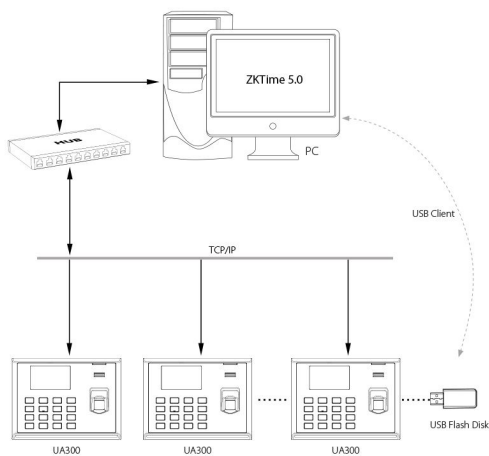

Specifications

Fingerprint Capacity	3000 (1:N)
ID Card Capacity	10,000 (Optional)
Record Capacity	100,000
Display	3-inch Screen
Communication	TCP/IP, RS232/485, USB (host & client)
Standard Functions	Web Server, Short Message, Automatic Status Switch, Self-Service Query, Work Code, T9 input, 9 Digits User ID, DST, Schedule Bell
Optional Functions	ID/Mifare Card, External Printer
Software	ZKTime 5.0 (Free), ZKTime. Net 2.0
Power Supply	DC 5V 2A
Verification Speed	≤0.5 sec
Operating Temp.	0 °C- 45 °C
Operating Humidity	20%-80%
Dimension	180 × 135 × 37 mm (Length × Width × Thickness)
Net Weight	0.70 kg

Configuration

What's in the Box